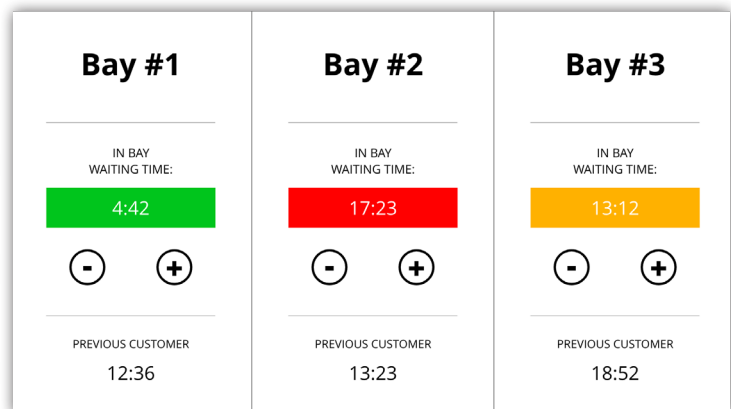

ISI Bay Timer

Quickly & Clearly Display Bay Times

In today's world, customers expect to know what's happening and when it happens. Increase customer satisfaction and set accurate expectations with Bay Timer.

Give your customers an inside look into the status of their visit by displaying color-coded bay times.

- » Ultrasonic Sensor System automatically detects arrival, presence, and departure of vehicle
 - » Choose to display time counting Up or Down
 - » Bay times displayed on TV screens located in the bay area and/or waiting room
- *Green indicates within promised time*
 - *Yellow indicates within 5 minutes of expiring promised time*
 - *Red indicates beyond promised time*