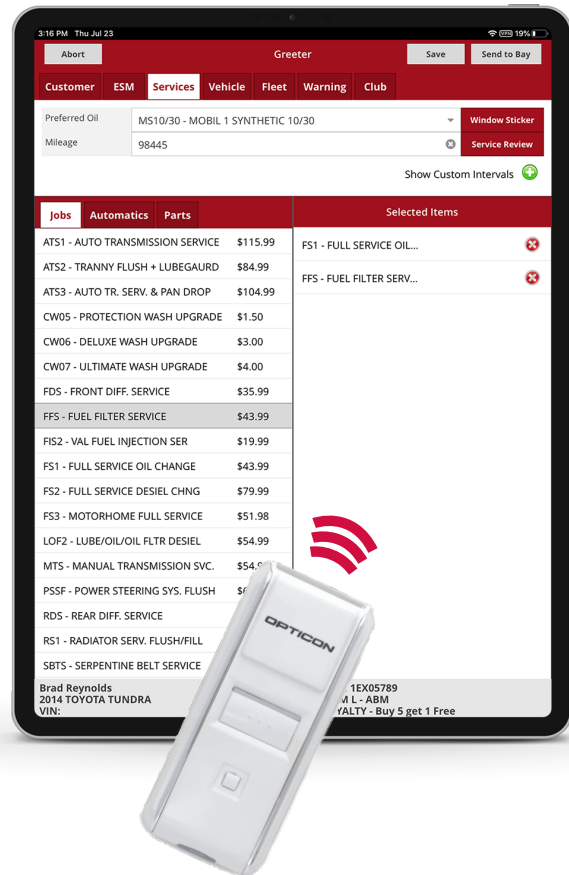

Mobile Greeter Scanner

Quickly & Easily Scan Information into Mobile Greeter.

Built with customer service in mind, ISI's wireless Mobile Greeter Scanner allows you to quickly & accurately scan vehicle VIN barcodes electronically into your system.

A single scan adds VIN information for new customers or existing customers and populates vehicle year, make, model and engine size information into LubeSoft® Mobile Greeter.

With Mobile Greeter Scanner's integrated Bluetooth® technology, you can quickly and wirelessly scan information into Mobile Greeter on your Apple® iPad® - anywhere in your shop.

Benefits & Features:

- » Simple, one-touch scanning
- » 2D CMOS imager rapidly scans and decodes 1D and 2D barcodes
- » Small form factor - weighs only 2 ounces
- » USB rechargeable, high capacity Lithium-Ion battery