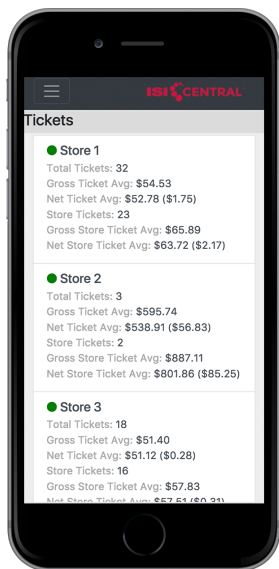

ISI Central

Flexible, *Web-Based* Reporting - Anytime, Anywhere.

ISI Central is your web portal to a secure, hosted warehouse of LubeSoft® data from your stores. It manages the collection of near real-time and nightly data allowing you to transform your store data into a variety of meaningful reports.

- » Pre-Built Report Templates
- » Customize Existing Reports
- » Format Graphs & Charts
- » Report Scheduling

Real-Time, *Mobile Data* at Your Fingertips.

With real-time stats designed specifically for iPhone®, iPad® and Android™ devices, you can manage your operations from anywhere.