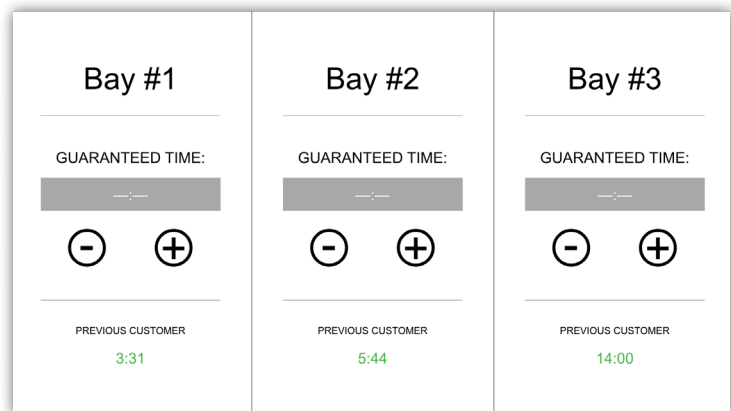

ISI Bay Timer

Quickly & Clearly Display Bay Times

In today's world, customers expect to know what's happening and when it happens. Increase customer satisfaction and set accurate expectations with Bay Timer.

Give your customers an inside look into the status of their visit by displaying color-coded bay times.

- » Ultrasonic Sensor System automatically detects arrival, presence, and departure of vehicle
 - » Choose to display time counting Up or Down
 - » Bay times displayed on TV screens located in the bay area and/or waiting room
- *Green indicates within promised time*
 - *Yellow indicates within 5 minutes of expiring promised time*
 - *Red indicates beyond promised time*