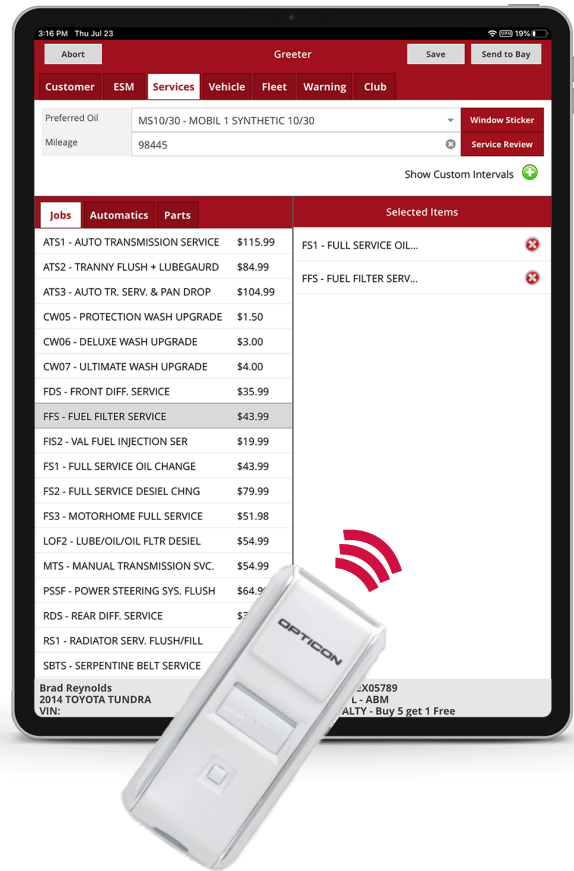

# Mobile Greeter Scanner

## Quickly & Easily Scan Information into Mobile Greeter.

Built with customer service in mind, ISI's wireless Mobile Greeter Scanner allows you to quickly & accurately scan vehicle VIN barcodes electronically into your system.

A single scan adds VIN information for new customers or existing customers and populates vehicle year, make, model and engine size information into LubeSoft® Mobile Greeter.

With Mobile Greeter Scanner's integrated Bluetooth® technology, you can quickly and wirelessly scan information into Mobile Greeter on your Apple® iPad® - anywhere in your shop.

## Benefits & Features:

- » Simple, one-touch scanning
- » 2D CMOS imager rapidly scans and decodes 1D and 2D barcodes
- » Small form factor - weighs only 2 ounces
- » USB rechargeable, high capacity Lithium-Ion battery