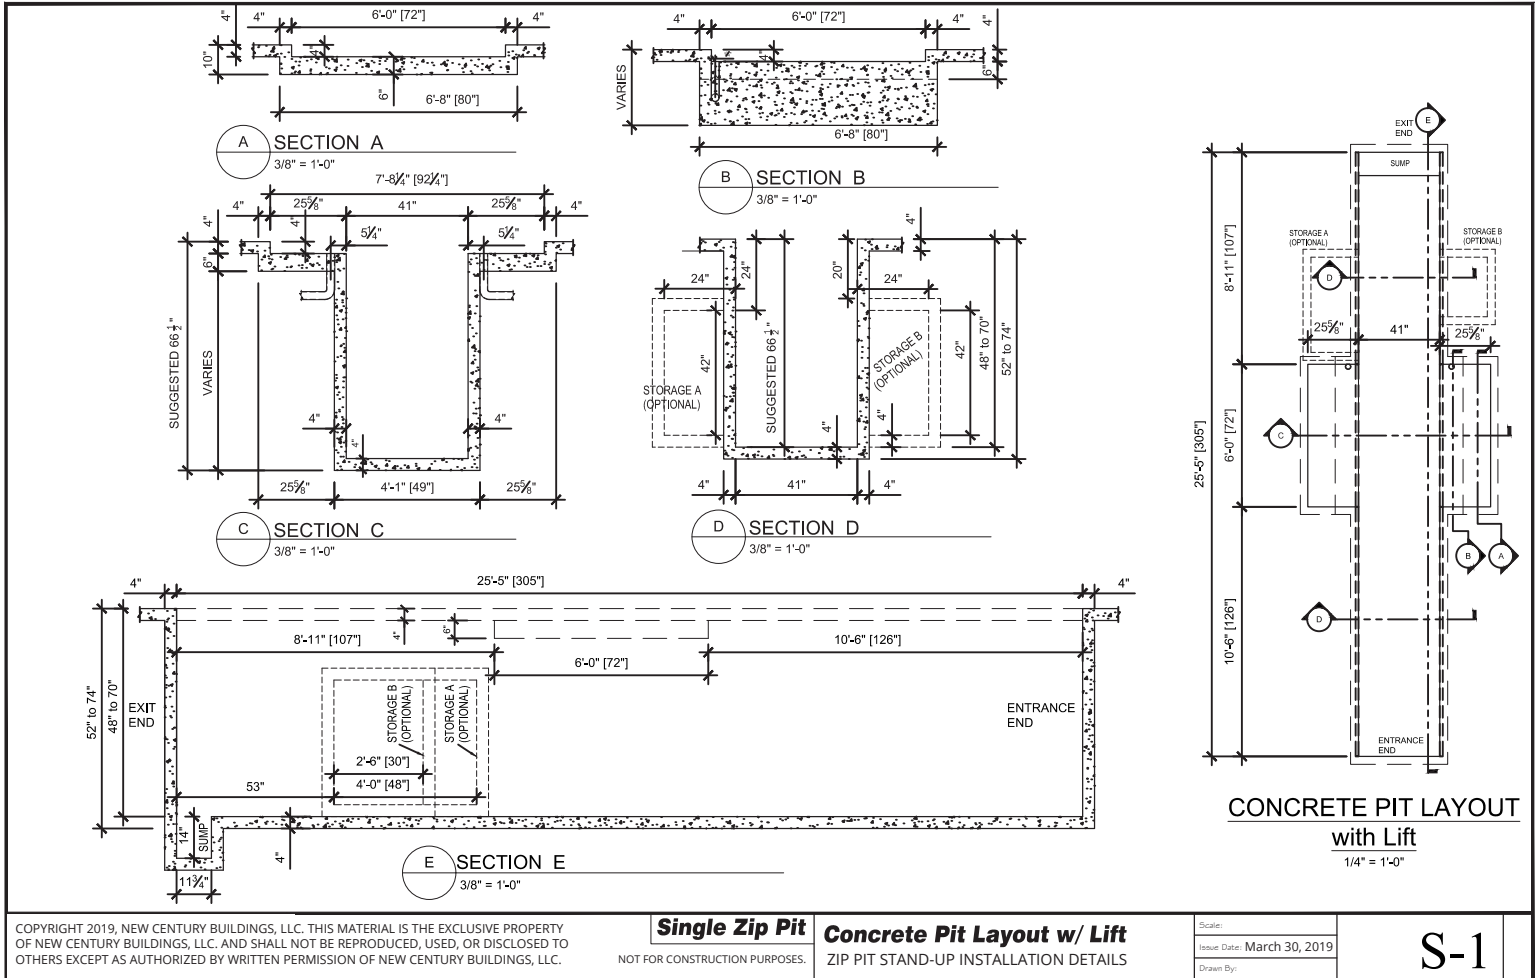

Zip Pit™ Stand-Up

Get in Touch: 800.433.3099 | Modulube.com