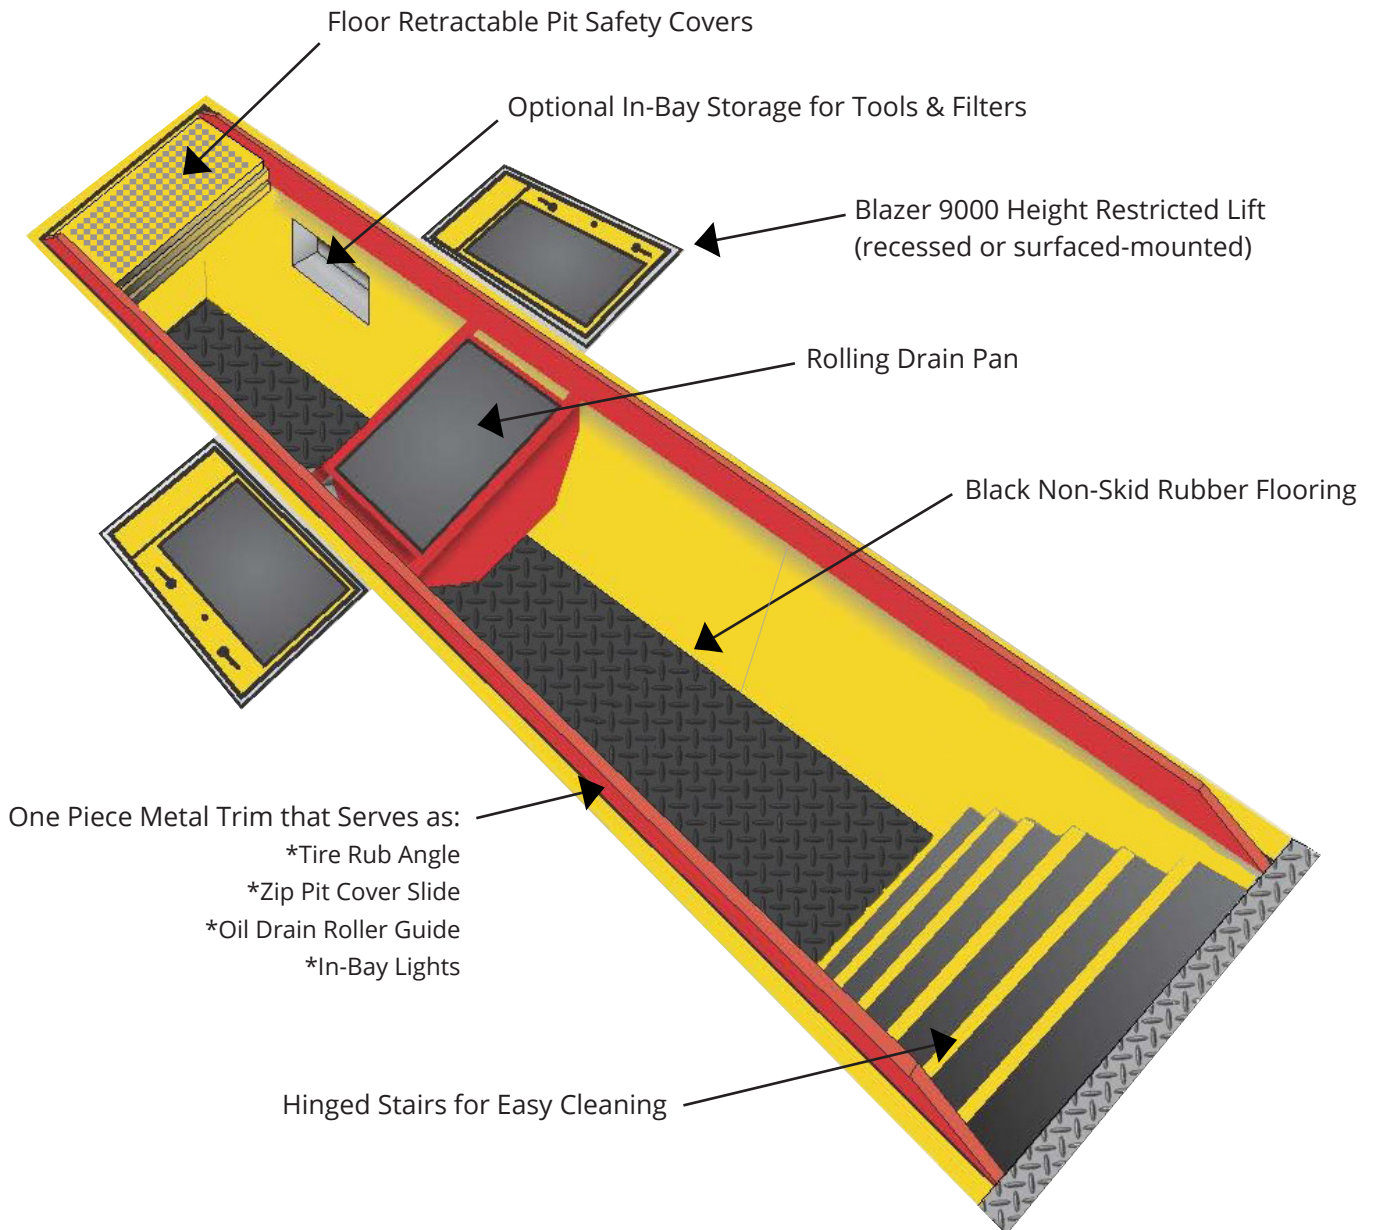

# Zip Pit™ Stand-Up

66" from Zip Pit Floor to Finished Shop Floor

**Get in Touch:** 800.433.3099 | [Modulube.com](http://Modulube.com)

# Zip Pit™ Stand-Up

Get in Touch: 800.433.3099 | Modulube.com