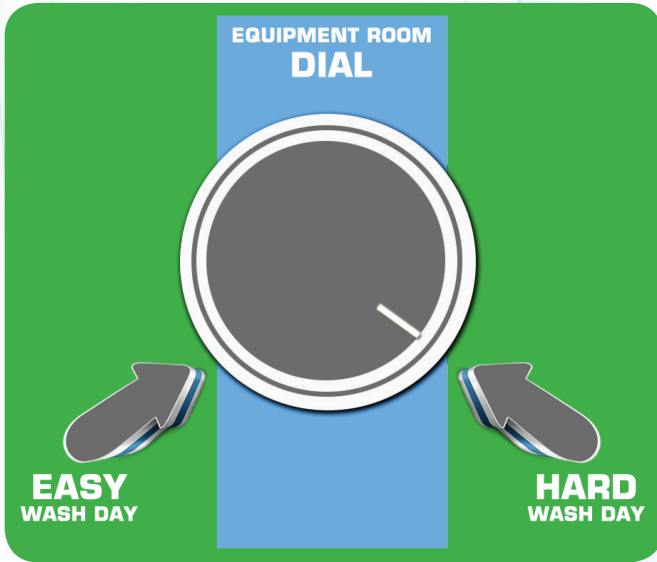

ECOFLEX

KESSELTRONICS' WATER, ENERGY AND CHEMICAL SAVER

**ON & OFF NO LONGER
NOW HAVE FLEXIBLE CONTROL,
WITH VARIABLE AND FIXED SETTINGS !**

Kesseltronics' ECOFLEX system offers you flexibility and cost saving configurations while maintaining wash integrity and satisfied customers. ECOFLEX allows you to configure your equipment with variable or fixed rates configurable through the r-TC's tunnel controller web interface.

FEATURES

- Dial Down Wash Packages
- Adjust Dryer Speed based on Ambient Temperature
- Adjust Performance based on Subscription use
- Differentiate Between Wash Packages
 - Ultimate 90%
 - Deluxe 85%
 - Basic 82%
- Fixed or Variable Rates Depending on Configuration
 - Ultimate 85-95%
 - Deluxe 80-90%
 - Basic 78-84%
- Boost or Lower rates based on car condition dirty or clean

THROUGHPUT

REDUCTION IN MOTOR SPEED

REDUCTION IN RPM

REDUCTION IN COST

DIFFERENTIATE BETWEEN WASH PACKAGES

BOOST OR LOWER BASED ON CAR CONDITION

ECOFLEX

KESSELTRONICS' WATER, ENERGY AND CHEMICAL SAVER

FIXED WASH DAY ADJUSTMENTS WITH THE TURN OF A DIAL

CONVEYOR

SOAP QUANTITY

HIGH PRESSURE ARCH

DRYER SPEED AJUSTMENT BASED ON TEMPERATURE