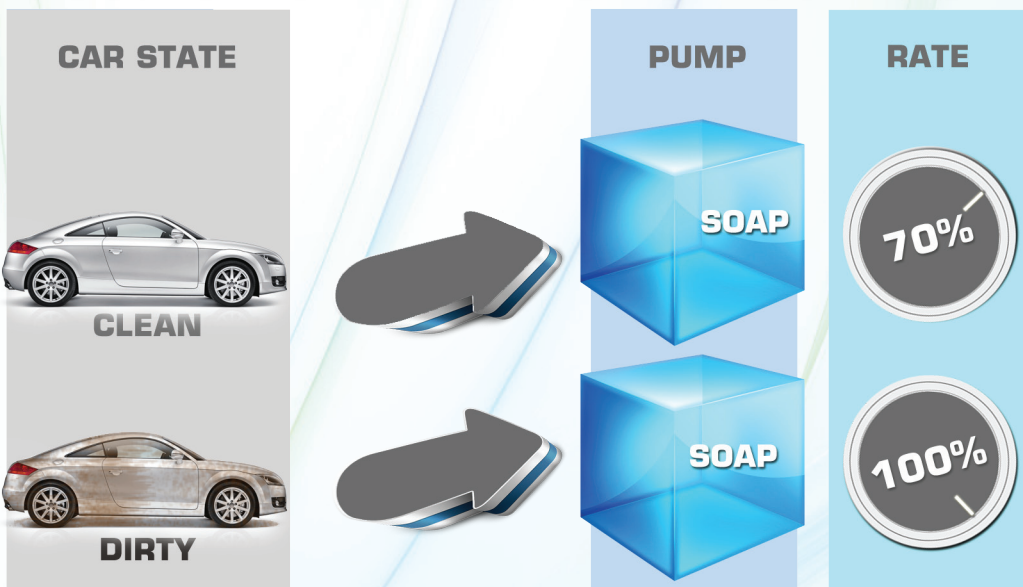

ECOFLEX

KESSELTRONICS' WATER, ENERGY AND CHEMICAL SAVER

**ON & OFF NO LONGER
NOW HAVE FLEXIBLE CONTROL,
WITH VARIABLE AND FIXED SETTINGS !**

Kesseltronics' ECOFLEX system offers you flexibility and cost saving configurations while maintaining wash integrity and satisfied customers. ECOFLEX allows you to configure your equipment with variable or fixed rates configurable through the r-TC's tunnel controller web interface.

FEATURES

- Dial Down Wash Packages
- Adjust Dryer Speed based on Ambient Temperature
- Adjust Performance based on Subscription use
- Differentiate Between Wash Packages
 - Ultimate 90%
 - Deluxe 85%
 - Basic 82%
- Fixed or Variable Rates Depending on Configuration
 - Ultimate 85-95%
 - Deluxe 80-90%
 - Basic 78-84%
- Boost or Lower rates based on car condition dirty or clean

THROUGHPUT

REDUCTION IN MOTOR SPEED

REDUCTION IN RPM

REDUCTION IN COST

DIFFERENTIATE BETWEEN WASH PACKAGES

BOOST OR LOWER BASED ON CAR CONDITION

ECOFLEX

KESSELTRONICS' WATER, ENERGY AND CHEMICAL SAVER

FIXED WASH DAY ADJUSTMENTS WITH THE TURN OF A DIAL

CONVEYOR

SOAP QUANTITY

HIGH PRESSURE ARCH

DRYER SPEED AJUSTMENT BASED ON TEMPERATURE