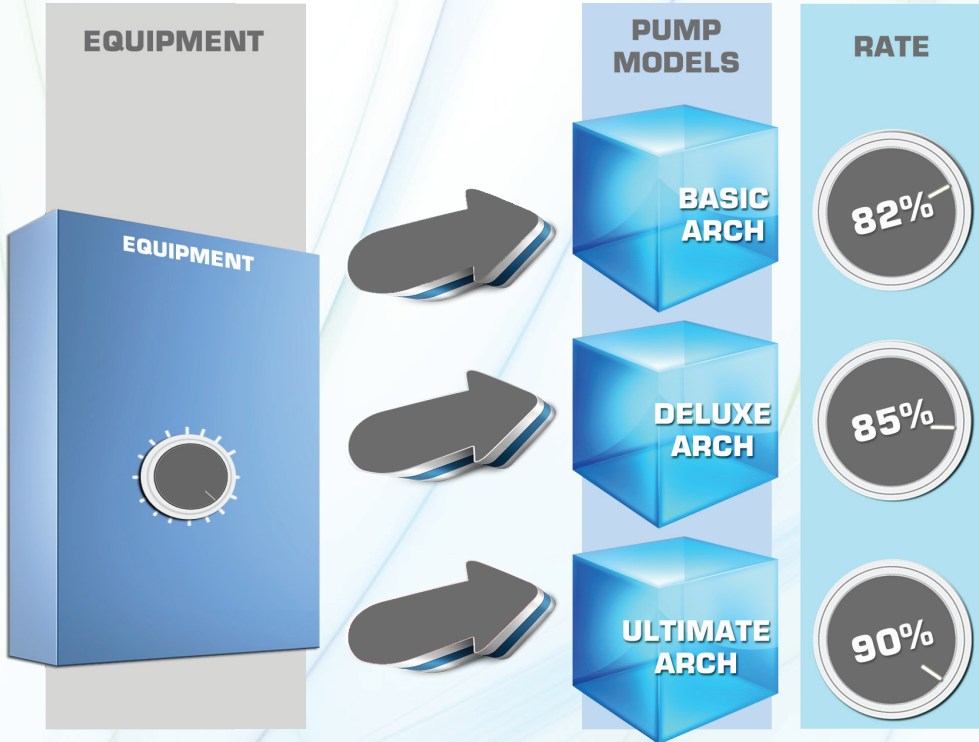

ECOFLEX

KESSELTRONICS' WATER, ENERGY AND CHEMICAL SAVER

**ON & OFF NO LONGER
NOW HAVE FLEXIBLE CONTROL,
WITH VARIABLE AND FIXED SETTINGS !**

Kesseltronics' ECOFLEX system offers you flexibility and cost saving configurations while maintaining wash integrity and satisfied customers. ECOFLEX allows you to configure your equipment with variable or fixed rates configurable through the r-TC's tunnel controller web interface.

THROUGHPUT

REDUCTION IN MOTOR SPEED

REDUCTION IN RPM

REDUCTION IN COST

DIFFERENTIATE BETWEEN WASH PACKAGES

BOOST OR LOWER BASED ON CAR CONDITION

ECOFLEX

KESSELTRONICS' WATER, ENERGY AND CHEMICAL SAVER

FIXED WASH DAY ADJUSTMENTS WITH THE TURN OF A DIAL

CONVEYOR

SOAP QUANTITY

HIGH PRESSURE ARCH

DRYER SPEED AJUSTMENT BASED ON TEMPERATURE